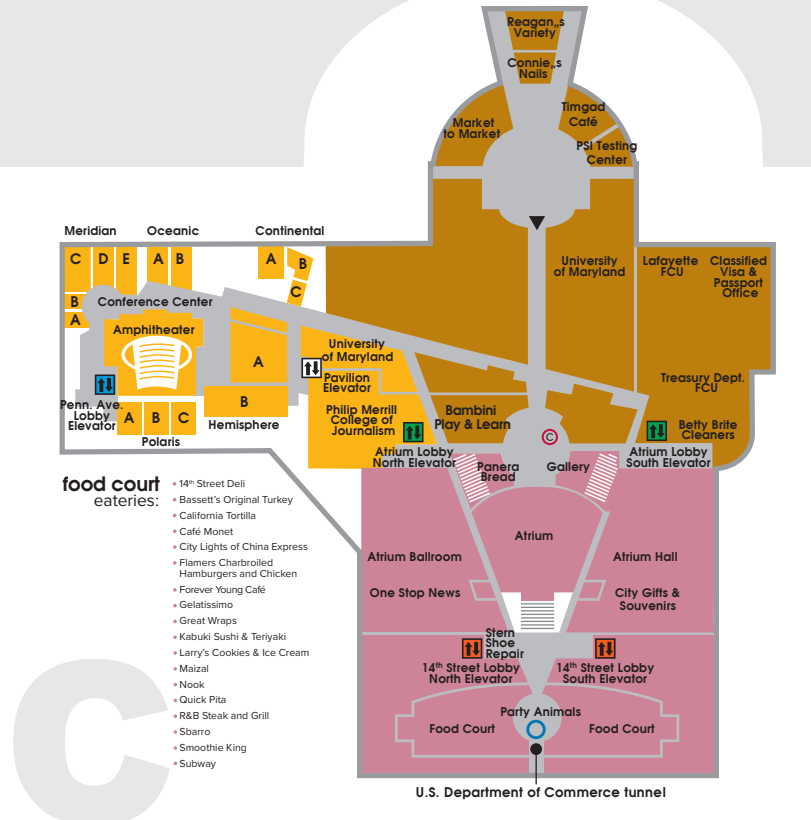

**MEZZANINE LEVEL**  
upper level

**GROUND LEVEL**  
street level

**CONCOURSE LEVEL**  
lower level

- Level
- C** Amphitheater
  - G** Association of Foreign Investors in Real Estate (AFIRE)
  - C** Atrium, Atrium Ballroom and Atrium Hall
  - C** Panera Bread
  - C G** Bambini Play & Learn
  - C** Betty Brite Cleaners
  - C** City Gifts & Souvenirs
  - C** Classified Visa & Passport Office
  - M** Classrooms/ITC
  - C** Conference Center Suites  
Meridian, Oceanic, Continental, Polaris and Hemisphere
  - C** Connie's Nails
  - C** Continental Suite
  - G** Daniel Patrick Moynihan Place
  - G** EF Explore America
  - M** EP Federal Credit Union
  - C** Food Court
  - C** Gallery
  - G** Global Entry Enrollment Center
  - G** GSA Lost and Found, Medical Unit
  - M** Honorable Eleanor Holmes Norton, Congressional District
  - C** Hemisphere Suite
  - G** Horizon Ballroom
  - G** Innovate!
  - M** International Gateway
  - C** Lafayette Federal Credit Union
  - C** Market to Market
  - C** Meridian Suite
  - G** National Children's Museum
  - C** Oceanic Suite
  - G** Oculus
  - C** One Stop News
  - G** Pavilion (elevator to 2nd floor)
  - G** Pennsylvania Avenue Office Tower (Suites 200-880)
  - C** Polaris Suite
  - C** PSI Testing Center
  - C** Reagan's Variety
  - G** Rotunda (elevator to 8th floor)
  - C** Stern Shoe Repair
  - G** TCMA Sales Office
  - G** The UPS Store
  - C** Timgad Café
  - C** Treasury Dept. Federal Credit Union
  - C C** University of Maryland Robert H. Smith School of Business
  - G** U.S. Agency for International Development (USAID)
  - G** U.S. Customs and Border Protection (CBP)
  - M** U.S. Department of Commerce (DOC)
  - G** U.S. Environmental Protection Agency (EPA)
  - M** U.S. General Services Administration (GSA)
  - M** USAID Library
  - G** Washington International Trade Association (WITA)
  - G** Woodrow Wilson International Center for Scholars
  - G** Woodrow Wilson Plaza
  - M** World Trade Center Washington, DC