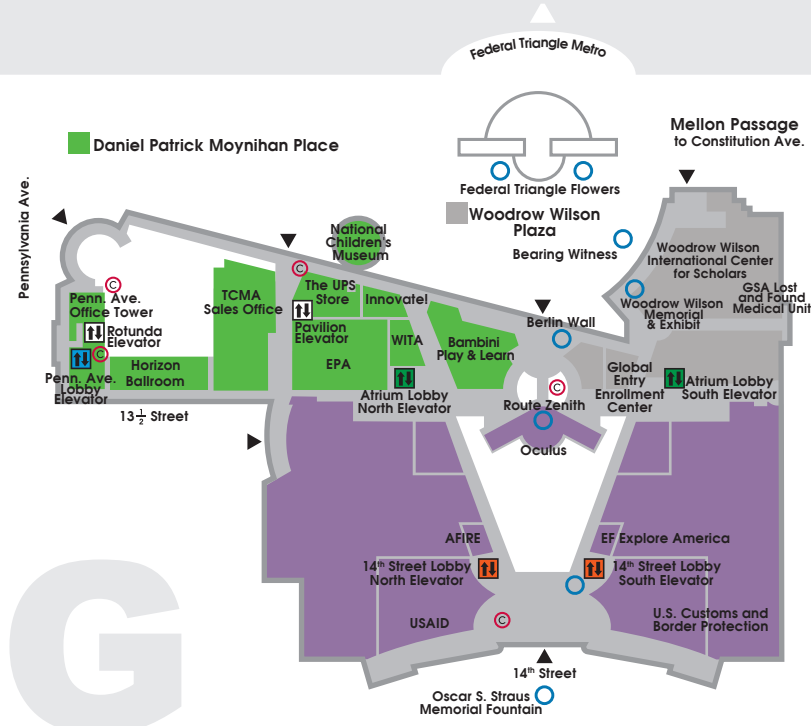

**MEZZANINE LEVEL**  
upper level

**GROUND LEVEL**  
street level

**CONCOURSE LEVEL**  
lower level

- Level
- C** Amphitheater
  - G** Association of Foreign Investors in Real Estate (AFIRE)
  - C** Atrium, Atrium Ballroom and Atrium Hall
  - C** Panera Bread
  - C G** Bambini Play & Learn
  - C** Betty Brite Cleaners
  - C** City Gifts & Souvenirs
  - C** Classified Visa & Passport Office
  - M** Classrooms/ITC
  - C** Conference Center Suites  
Meridian, Oceanic, Continental, Polaris and Hemisphere
  - C** Connie's Nails
  - C** Continental Suite
  - G** Daniel Patrick Moynihan Place
  - G** EF Explore America
  - M** EP Federal Credit Union
  - C** Food Court
  - C** Gallery
  - G** Global Entry Enrollment Center
  - G** GSA Lost and Found, Medical Unit
  - M** Honorable Eleanor Holmes Norton, Congressional District
  - C** Hemisphere Suite
  - G** Horizon Ballroom
  - G** Innovate!
  - M** International Gateway
  - C** Lafayette Federal Credit Union
  - C** Market to Market
  - C** Meridian Suite
  - G** National Children's Museum
  - C** Oceanic Suite
  - G** Oculus
  - C** One Stop News
  - G** Pavilion (elevator to 2nd floor)
  - G** Pennsylvania Avenue Office Tower (Suites 200-880)
  - C** Polaris Suite
  - C** PSI Testing Center
  - C** Reagan's Variety
  - G** Rotunda (elevator to 8th floor)
  - C** Stern Shoe Repair
  - G** TCMA Sales Office
  - G** The UPS Store
  - C** Timgad Café
  - C** Treasury Dept. Federal Credit Union
  - C C** University of Maryland Robert H. Smith School of Business
  - G** U.S. Agency for International Development (USAID)
  - G** U.S. Customs and Border Protection (CBP)
  - M** U.S. Department of Commerce (DOC)
  - G** U.S. Environmental Protection Agency (EPA)
  - M** U.S. General Services Administration (GSA)
  - M** USAID Library
  - G** Washington International Trade Association (WITA)
  - G** Woodrow Wilson International Center for Scholars
  - G** Woodrow Wilson Plaza
  - M** World Trade Center Washington, DC