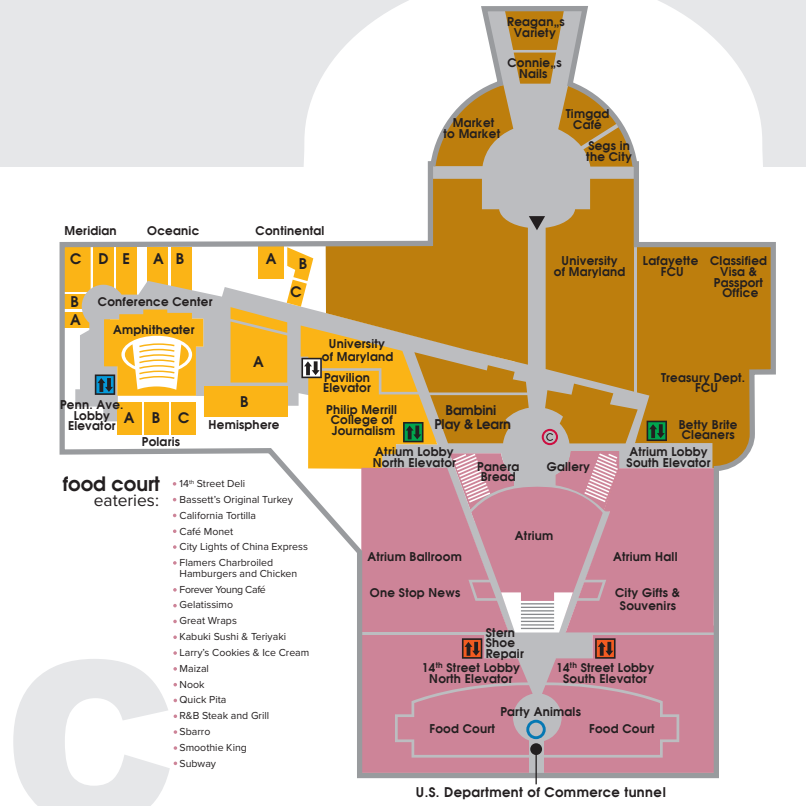

**MEZZANINE LEVEL**  
upper level

**GROUND LEVEL**  
street level

**CONCOURSE LEVEL**  
lower level

- Level
- C** Amphitheater
  - G** Association of Foreign Investors in Real Estate (AFIRE)
  - C** Atrium, Atrium Ballroom and Atrium Hall
  - C** Panera Bread
  - C G** Bambini Play & Learn
  - C** Betty Brite Cleaners
  - C** City Gifts & Souvenirs
  - C** Classified Visa & Passport Office
  - M** Classrooms/ITC
  - C** Conference Center Suites  
Meridian, Oceanic, Continental, Polaris and Hemisphere
  - C** Connie's Nails
  - C** Continental Suite
  - G** Daniel Patrick Moynihan Place
  - G** EF Explore America
  - M** EP Federal Credit Union
  - C** Food Court
  - C** Gallery
  - G** Global Entry Enrollment Center
  - G** GSA Lost and Found, Medical Unit
  - M** Honorable Eleanor Holmes Norton, Congressional District
  - C** Hemisphere Suite
  - G** Horizon Ballroom
  - G** Innovate!
  - M** International Gateway
  - C** Lafayette Federal Credit Union
  - C** Market to Market
  - C** Meridian Suite
  - G** National Children's Museum
  - C** Oceanic Suite
  - G** Oculus
  - C** One Stop News
  - G** Pavilion (elevator to 2nd floor)
  - G** Pennsylvania Avenue Office Tower (Suites 200-880)
  - C** Polaris Suite
  - C** Reagan's Variety
  - G** Rotunda (elevator to 8th floor)
  - C** Segs in the City
  - C** Stern Shoe Repair
  - G** TCMA Sales Office
  - G** The UPS Store
  - C** Timgad Café
  - C** Treasury Dept. Federal Credit Union
  - C C** University of Maryland Robert H. Smith School of Business
  - G** U.S. Agency for International Development (USAID)
  - G** U.S. Customs and Border Protection (CBP)
  - M** U.S. Department of Commerce (DOC)
  - G** U.S. Environmental Protection Agency (EPA)
  - M** U.S. General Services Administration (GSA)
  - M** USAID Library
  - G** Washington International Trade Association (WITA)
  - G** Woodrow Wilson International Center for Scholars
  - G** Woodrow Wilson Plaza
  - M** World Trade Center Washington, DC