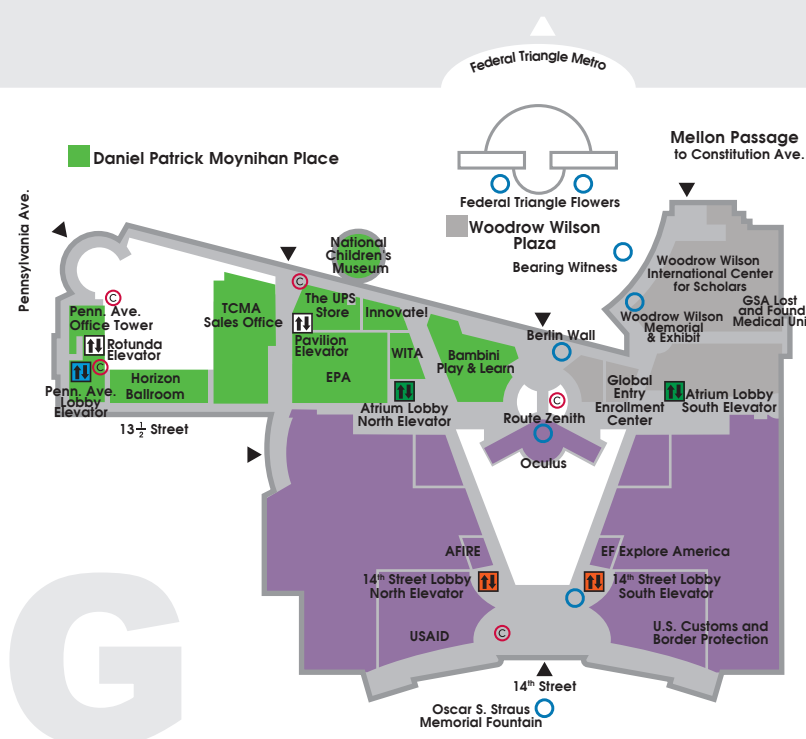

**MEZZANINE LEVEL**  
upper level

**GROUND LEVEL**  
street level

**CONCOURSE LEVEL**  
lower level

- Level
- C** Amphitheater
  - G** Association of Foreign Investors in Real Estate (AFIRE)
  - C** Atrium, Atrium Ballroom and Atrium Hall
  - C** Panera Bread
  - C G** Bambini Play & Learn
  - C** Betty Brite Cleaners
  - C** City Gifts & Souvenirs
  - C** Classified Visa & Passport Office
  - M** Classrooms/ITC
  - C** Conference Center Suites  
Meridian, Oceanic, Continental, Polaris and Hemisphere
  - C** Connie's Nails
  - C** Continental Suite
  - G** Daniel Patrick Moynihan Place
  - G** EF Explore America
  - M** EP Federal Credit Union
  - C** Food Court
  - C** Gallery
  - G** Global Entry Enrollment Center
  - G** GSA Lost and Found, Medical Unit
  - M** Honorable Eleanor Holmes Norton, Congressional District
  - C** Hemisphere Suite
  - G** Horizon Ballroom
  - G** Innovate!
  - M** International Gateway
  - C** Lafayette Federal Credit Union
  - C** Market to Market
  - C** Meridian Suite
  - G** National Children's Museum
  - C** Oceanic Suite
  - G** Oculus
  - C** One Stop News
  - G** Pavilion (elevator to 2nd floor)
  - G** Pennsylvania Avenue Office Tower (Suites 200-880)
  - C** Polaris Suite
  - C** Reagan's Variety
  - G** Rotunda (elevator to 8th floor)
  - C** Segs in the City
  - C** Stern Shoe Repair
  - G** TCMA Sales Office
  - G** The UPS Store
  - C** Timgad Café
  - C** Treasury Dept. Federal Credit Union
  - C C** University of Maryland Robert H. Smith School of Business
  - G** U.S. Agency for International Development (USAID)
  - G** U.S. Customs and Border Protection (CBP)
  - M** U.S. Department of Commerce (DOC)
  - G** U.S. Environmental Protection Agency (EPA)
  - M** U.S. General Services Administration (GSA)
  - M** USAID Library
  - G** Washington International Trade Association (WITA)
  - G** Woodrow Wilson International Center for Scholars
  - G** Woodrow Wilson Plaza
  - M** World Trade Center Washington, DC