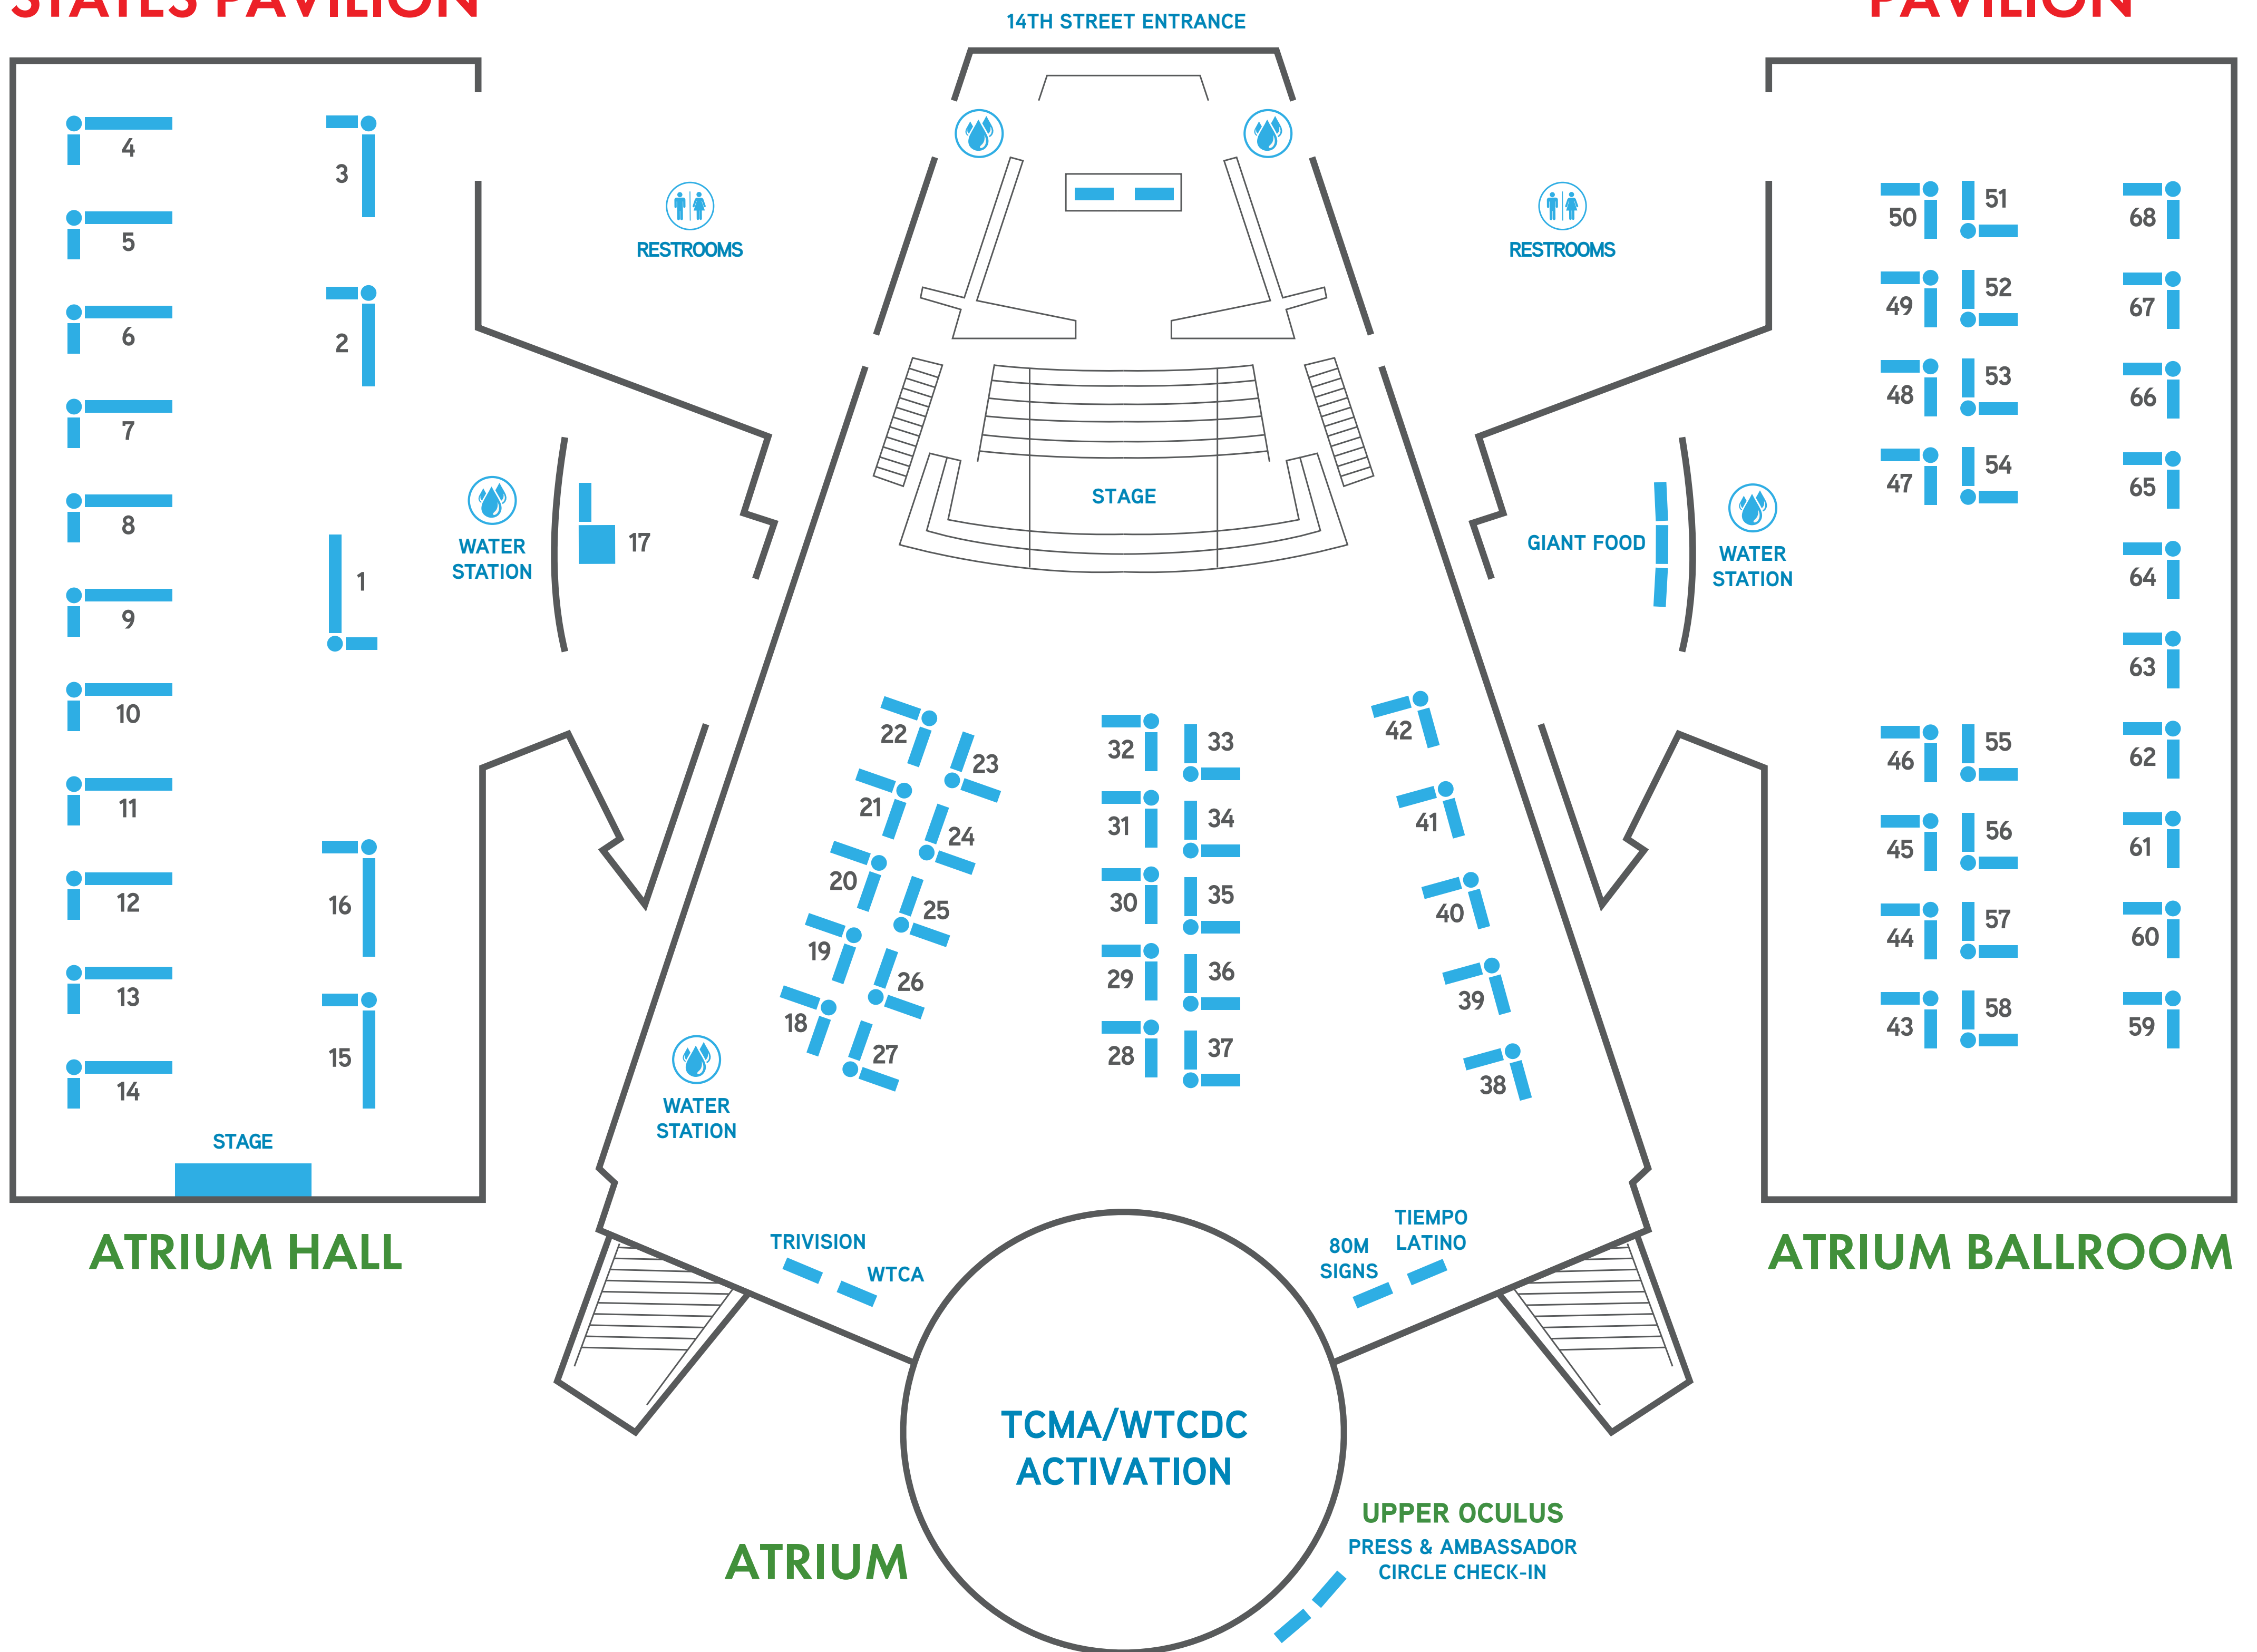

11TH ANNUAL EMBASSY SHOWCASE

WINTER INTERNATIONAL

RONALD REAGAN BUILDING AND INTERNATIONAL TRADE CENTER

EXHIBITS OPEN 11 AM - 3 PM

LEAGUE OF ARAB STATES PAVILION

GIANT FOOD PAVILION

- | | | | | | | |
|-------------------------|------------------|------------------|------------------------------|----------------------|------------------------------------|------------------------|
| 1 League of Arab States | 11 Morocco | 21 Austria | 31 Eritrea | 41 Jamaica | 51 Organization of American States | 61 Tajikistan |
| 2 Algeria | 12 Oman | 22 Azerbaijan | 32 European Union | 42 Kandahar Treasure | 52 Pakistan | 62 Trinidad and Tobago |
| 3 Bahrain | 13 Qatar | 23 Bahamas | 33 Grenada | 43 Kenya | 53 Panama | 63 Türkiye |
| 4 Egypt | 14 Sudan | 24 Bolivia | 34 Guatemala | 44 Madagascar | 54 Paraguay | 64 Uganda |
| 5 Iraq | 15 Tunisia | 25 Cameroon | 35 Guinea | 45 Malawi | 55 Peru | 65 Ukraine |
| 6 Jordan | 16 Yemen | 26 China | 36 Guyana | 46 Maldives | 56 Rwanda | 66 Uzbekistan |
| 7 Kuwait | 17 Saudi Arabia | 27 Colombia | 37 Haiti | 47 Mexico | 57 St. Kitts and Nevis | 67 Vietnam |
| 8 Lebanon | 18 African Union | 28 Costa Rica | 38 Honduras | 48 Moldova | 58 Serbia | 68 Zimbabwe |
| 9 Libya | 19 Angola | 29 Côte D'Ivoire | 39 Ibero-American Culture DC | 49 Myanmar | 59 Sierra Leone | |
| 10 Mauritania | 20 Argentina | 30 Ecuador | 40 Indonesia | 50 Nigeria | 60 Sri Lanka | |

11:30 AM: Musical Performance Stage - Atrium Hall
12:00 PM: Opening Ceremony - Atrium

SCAN FOR
EVENT MAP